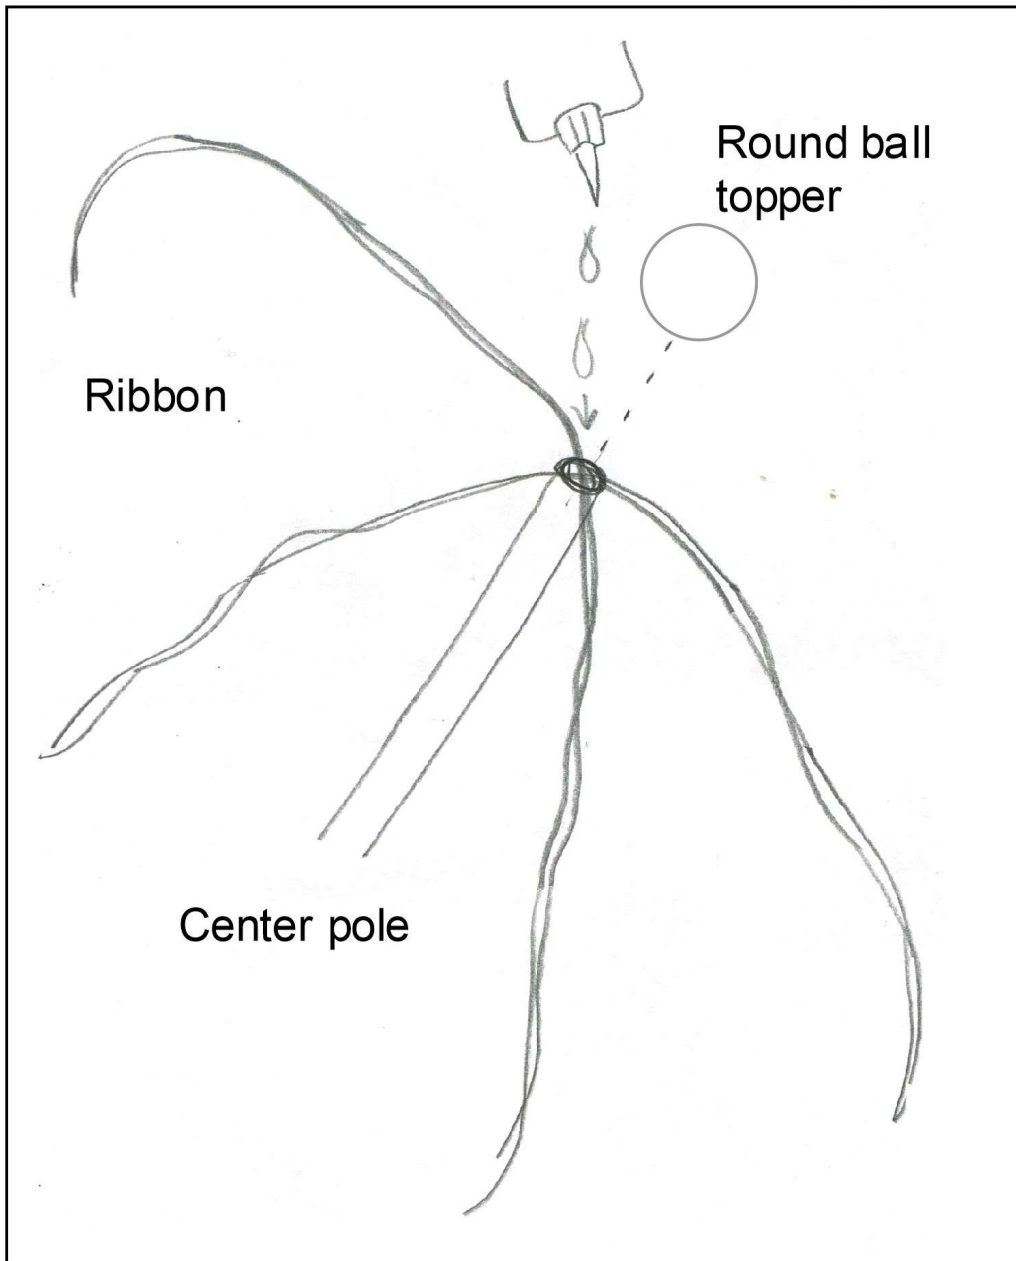

2" wide

Round ball topper

Ribbon

Center pole